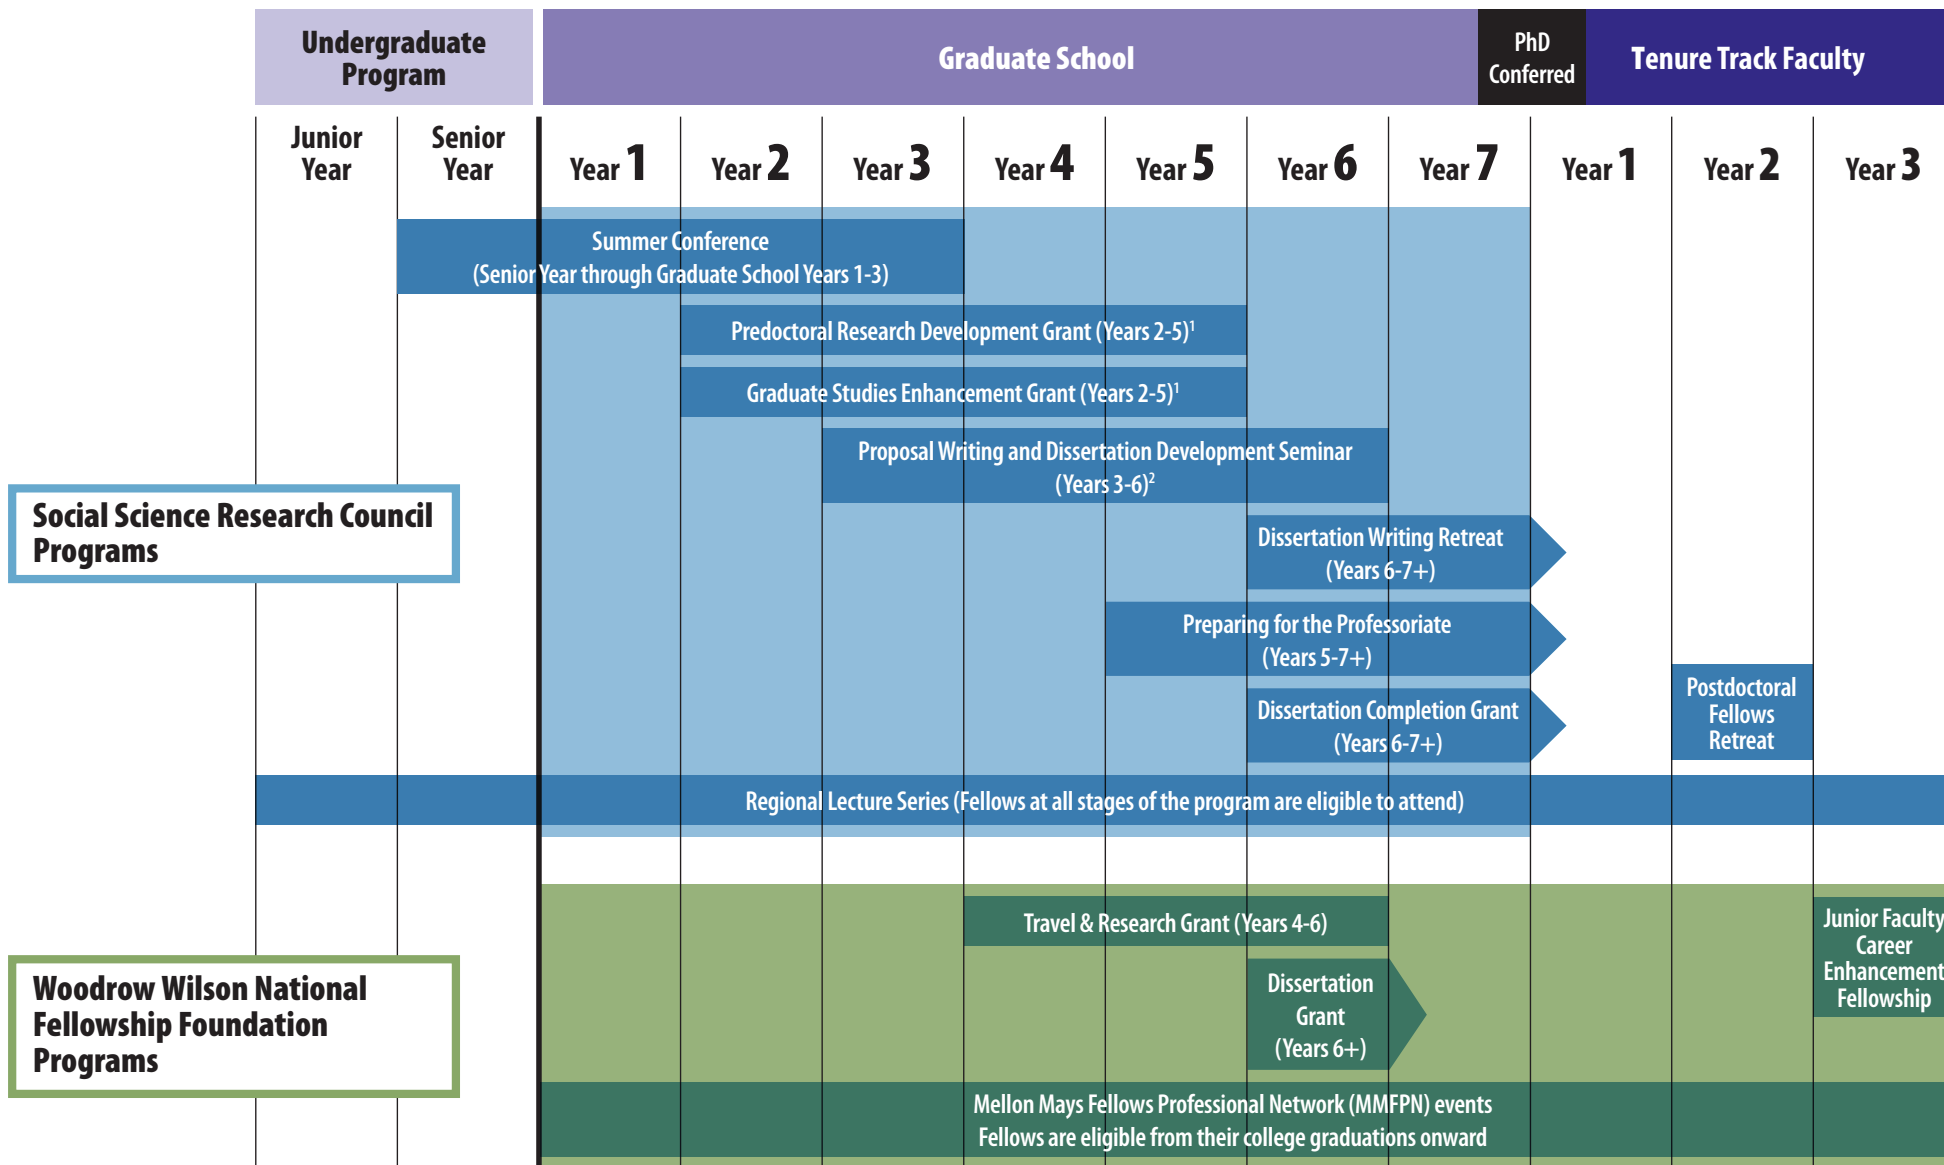

MELLON MAYS UNDERGRADUATE FELLOWSHIP PROGRAM TIMELINE

¹ South African fellows are eligible beginning in Year One.

² South African fellows are eligible beginning in Year Two.